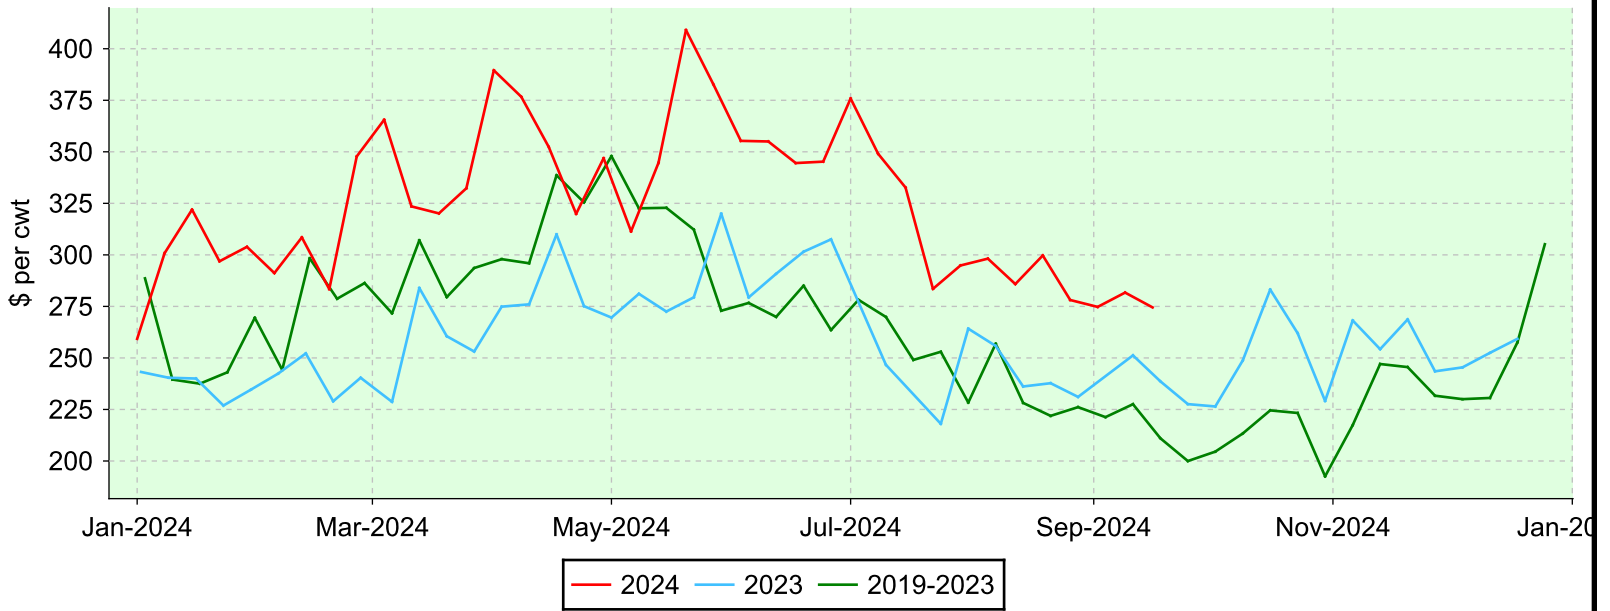

Lambs 95-109 lbs.

Ontario Stockyards Inc., Monday sales.

Average Price

Volume